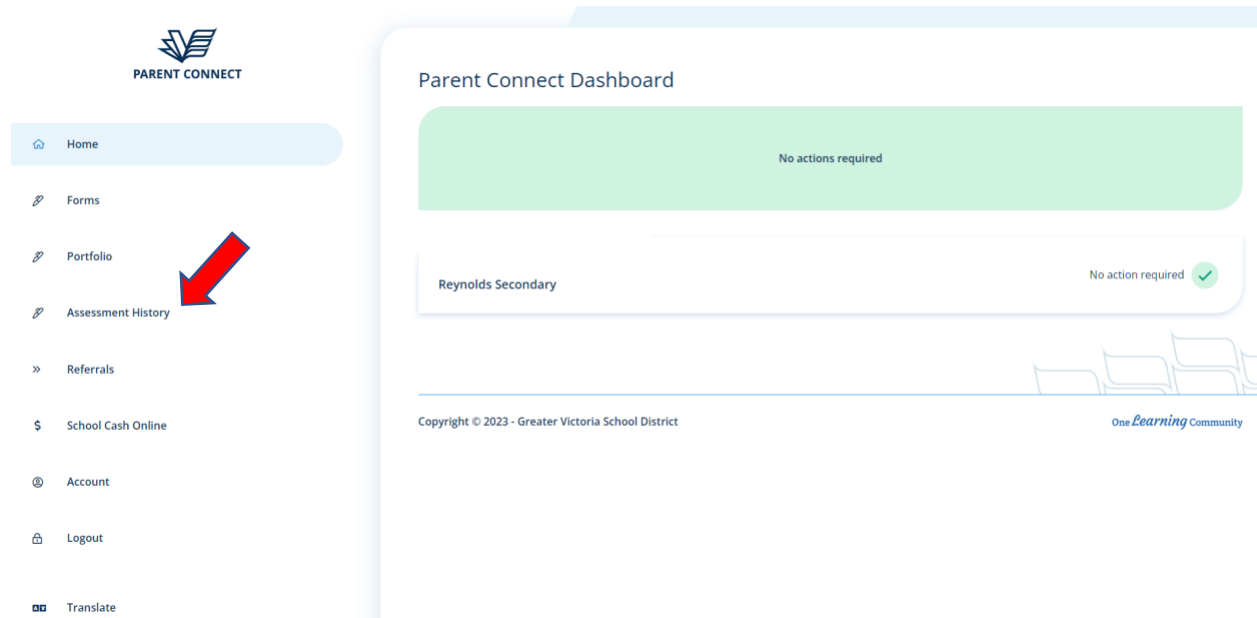

Accessing Learning Updates through Parent Connect

To access **Parent Connect** resources please click, [here](#).

Log in to Parent Connect or create an account if this is your first time using Parent Connect.

Once signed in, you will arrive at the Parent Connect Dashboard. Select "Assessment History" from the side menu to access Learning Updates (Report Cards).

On the diagram below, each grey icon (circle) is a link to a PDF file. The current year is at the top of the list, and icons will appear as each item becomes available.