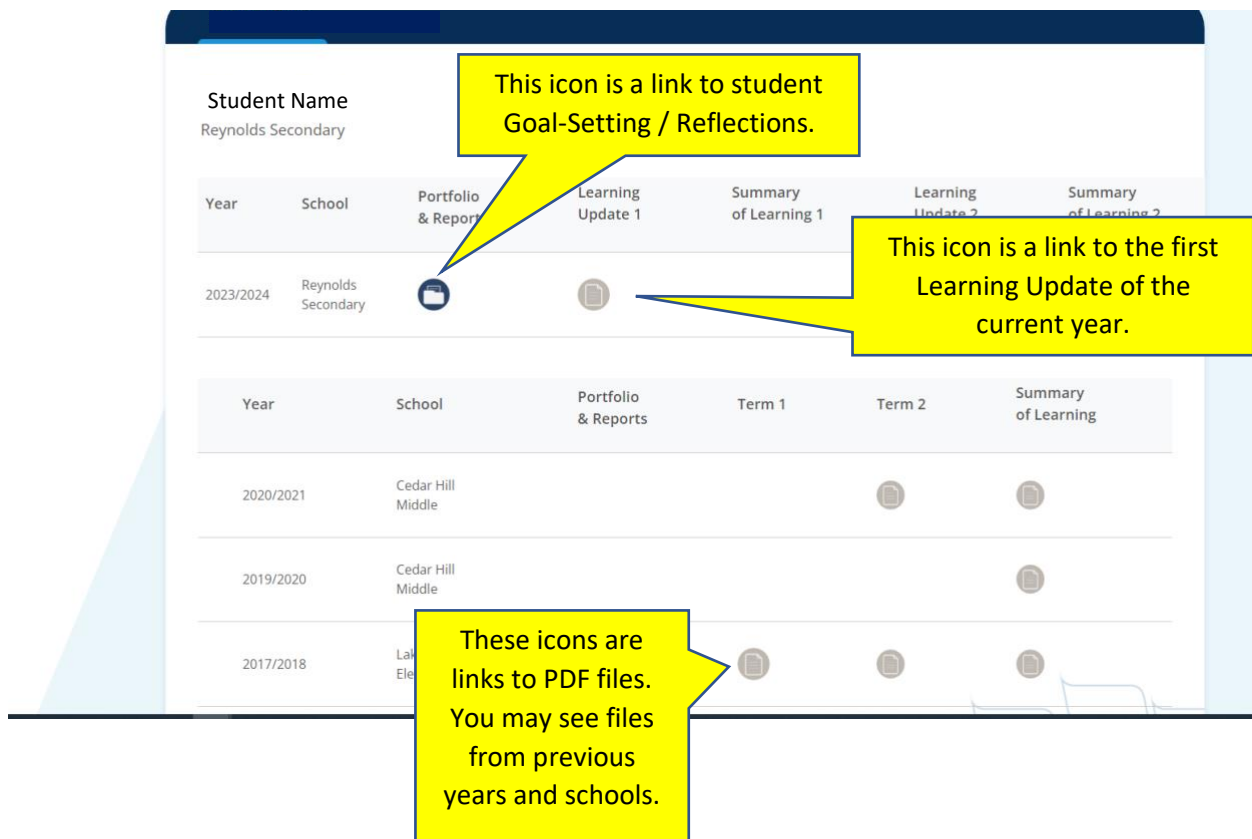

Accessing Learning Updates through Parent Connect

To access **Parent Connect** resources please click, [here](#).

Log in to Parent Connect or create an account if this is your first time using Parent Connect.

Once signed in, you will arrive at the Parent Connect Dashboard. Select "Assessment History" from the side menu to access Learning Updates (Report Cards).

On the diagram below, each grey icon (circle) is a link to a PDF file. The current year is at the top of the list, and icons will appear as each item becomes available.