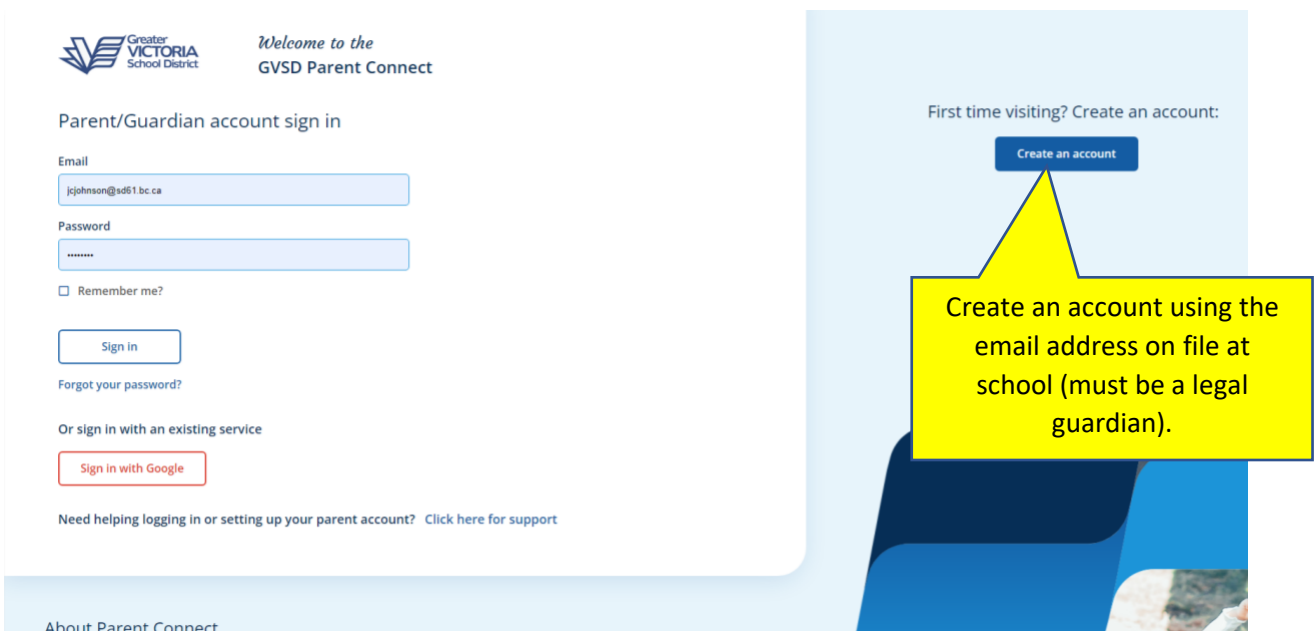

Accessing Learning Updates through Parent Connect

To access **Parent Connect** resources please click, [here](#).

Log in to Parent Connect or create an account if this is your first time using Parent Connect.

Once signed in, you will arrive at the Parent Connect Dashboard. Select "Assessment History" from the side menu to access Learning Updates (Report Cards).

On the diagram below, each grey icon (circle) is a link to a PDF file. The current year is at the top of the list, and icons will appear as each item becomes available.